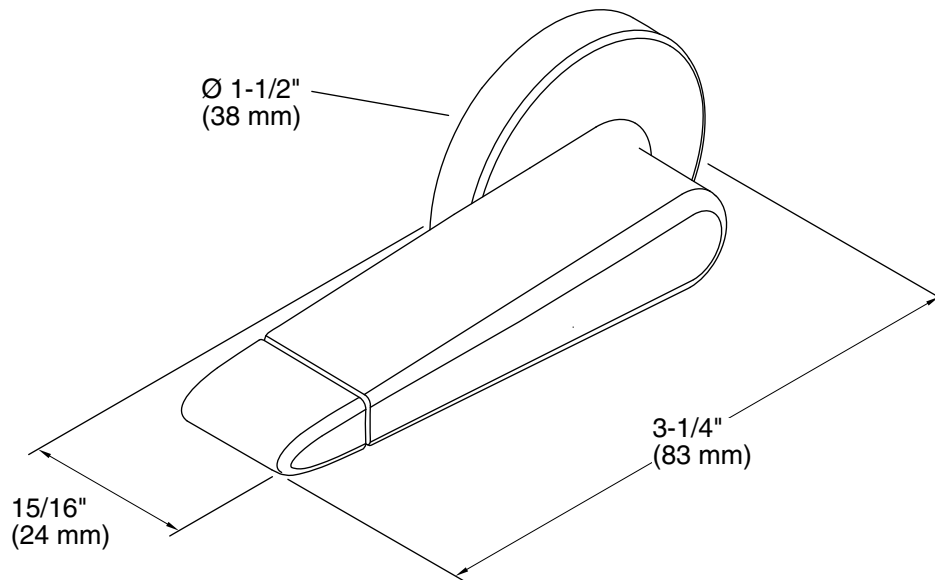

Technical Information

All product dimensions are nominal.

Material: Metal